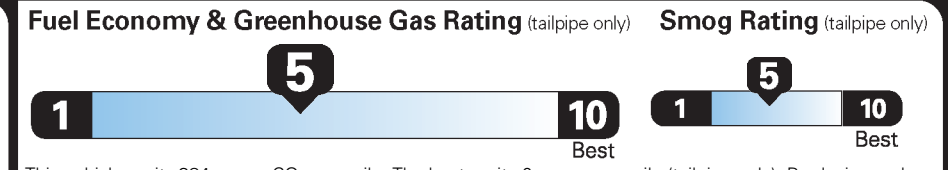

LB101 N RD 2X 015 000023 02 10 20

EPA DOT Fuel Economy and Environment

Gasoline Vehicle

You spend \$1,250 more in fuel costs over 5 years compared to the average new vehicle.

Annual fuel cost \$1,750

Actual results will vary for many reasons, including driving conditions and how you drive and maintain your vehicle. The average new vehicle gets 27 MPG and costs \$7,500 to fuel over 5 years. Cost estimates are based on 15,000 miles per year at \$2.70 per gallon. MPGe is miles per gasoline gallon equivalent. Vehicle emissions are a significant cause of climate change and smog.