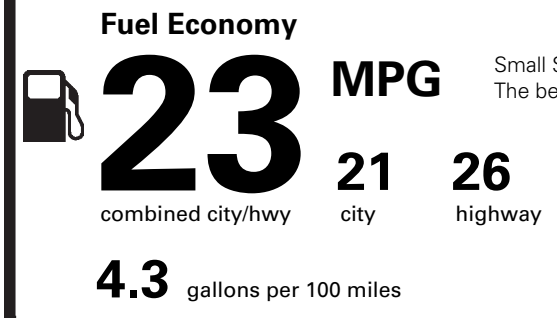

INCLUDED ON THIS VEHICLE

	(MSRP)
EQUIPMENT GROUP 201A RESERVE	3,375.00
•LINCOLN CO-PILOT360 PLUS	
•ENHANCED ACTIVE PARK ASSIST	
•360-DEGREE CAMERA	
•ACC W/LANE CENTERING	

OPTIONAL EQUIPMENT/OTHER

245/50R20 A/S BSW TIRES	
20" PRM PNT/BRT MCH 10-SPK ALM CARGO ACCESSORIES/MAT PACKAGE DURABLE LIGHTWGT RUBR CRGO MAT RR BUMPER PROTECTOR ALL-WEATHER FLOOR LINERS	275.00
CARGO UTILITY PACKAGE .REAR CARGO MGMT SYSTEM .CARGO COMPARTMENT W/REV MAT .INTERIOR CARGO COVER	365.00
50 STATE EMISSIONS	NO CHARGE
22-WAY PWR MULT CONT DRVR SEAT	1,500.00
FRONT LICENSE PLATE BRACKET	NO CHARGE

PRICE INFORMATION

BASE PRICE	48,500.00
TOTAL OPTIONS/OTHER	5,515.00
TOTAL VEHICLE & OPTIONS/OTHER DESTINATION & DELIVERY	54,015.00
TOTAL BEFORE DISCOUNTS	55,010.00
EQUIPMENT GROUP SAVINGS	- 250.00

TOTAL MSRP $54,760.00

This label is affixed pursuant to the Federal Automobile Information Disclosure Act. Gasoline, License, and Title Fees, State and Local taxes are not included. Dealer installed options or accessories are not included unless listed above.

LINCOLN AUTOMOTIVE FINANCIAL SERVICES
Whether you decide to lease or finance your vehicle, you'll find the choices that are right for you. See your Lincoln Dealer for details or visit www.lincolnafs.com.

LB101 N RD 2X 015 000023 02 10 20

EPA DOT Fuel Economy and Environment

Gasoline Vehicle