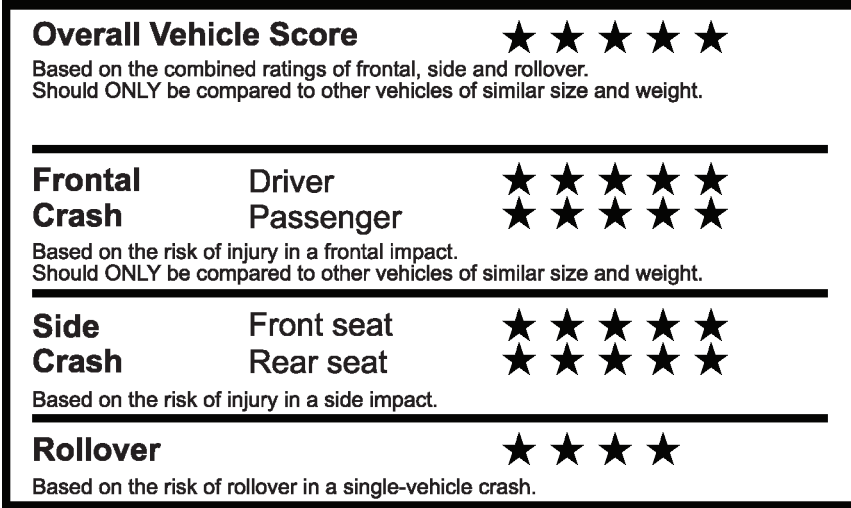

fueleconomy.gov

Calculate personalized estimates and compare vehicles

GOVERNMENT 5-STAR SAFETY RATINGS

Star ratings range from 1 to 5 stars (★★★★★), with 5 being the highest. Source: National Highway Traffic Safety Administration (NHTSA). www.safercar.gov or 1-888-327-4236