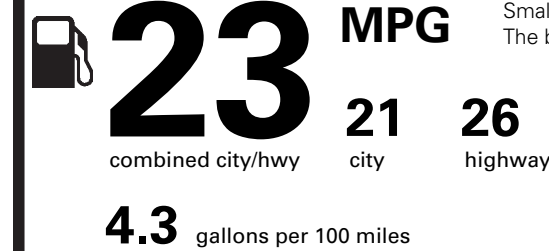

PRICE INFORMATION

BASE PRICE	(MSRP) \$48,500.00
TOTAL OPTIONS/OTHER	3,690.00
TOTAL VEHICLE & OPTIONS/OTHER	52,190.00
DESTINATION & DELIVERY	995.00

EPA DOT Fuel Economy and Environment

Gasoline Vehicle

Fuel Economy